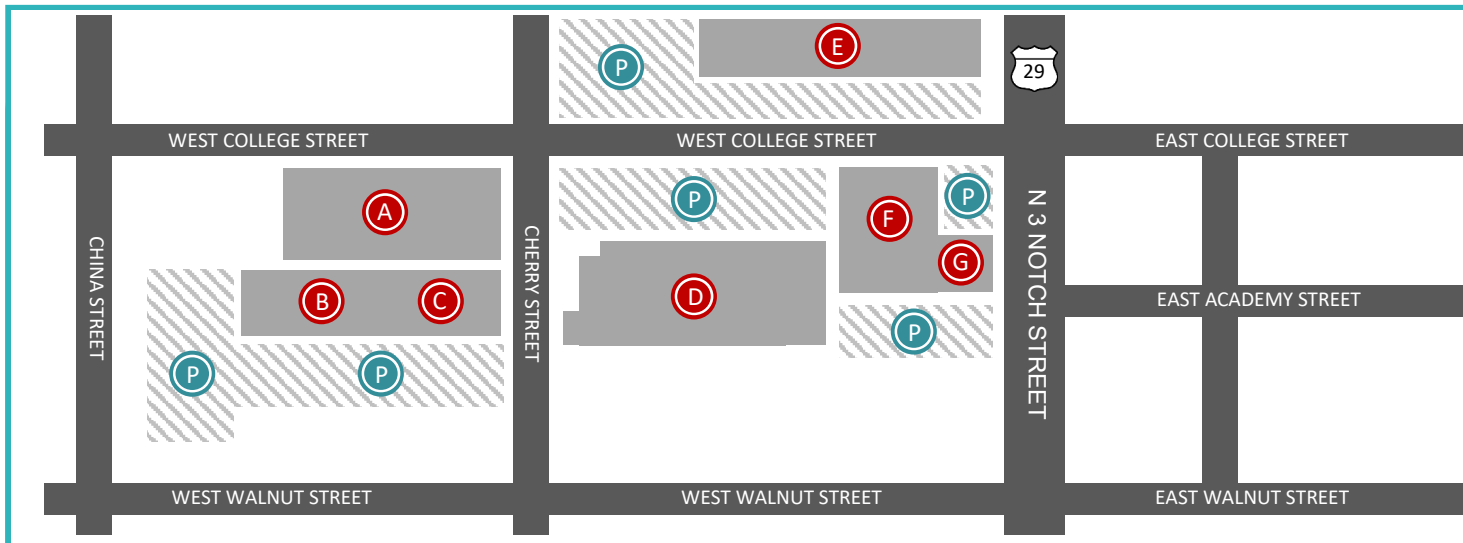

FBC TROY
AN ACTS 1:8 CHURCH

FIRST BAPTIST CHURCH CAMPUS MAP

www.troyfbc.org
334-566-3600

First Baptist Church
200 West College St.
Troy, Alabama, 36081

Building Directory

(A) Sanctuary

(C) Chancey Building

(E) Family Life Center / Gym

(G) Church Office

(B) Education Building

(D) Activities Building

(F) Fellowship Hall

(P) Parking